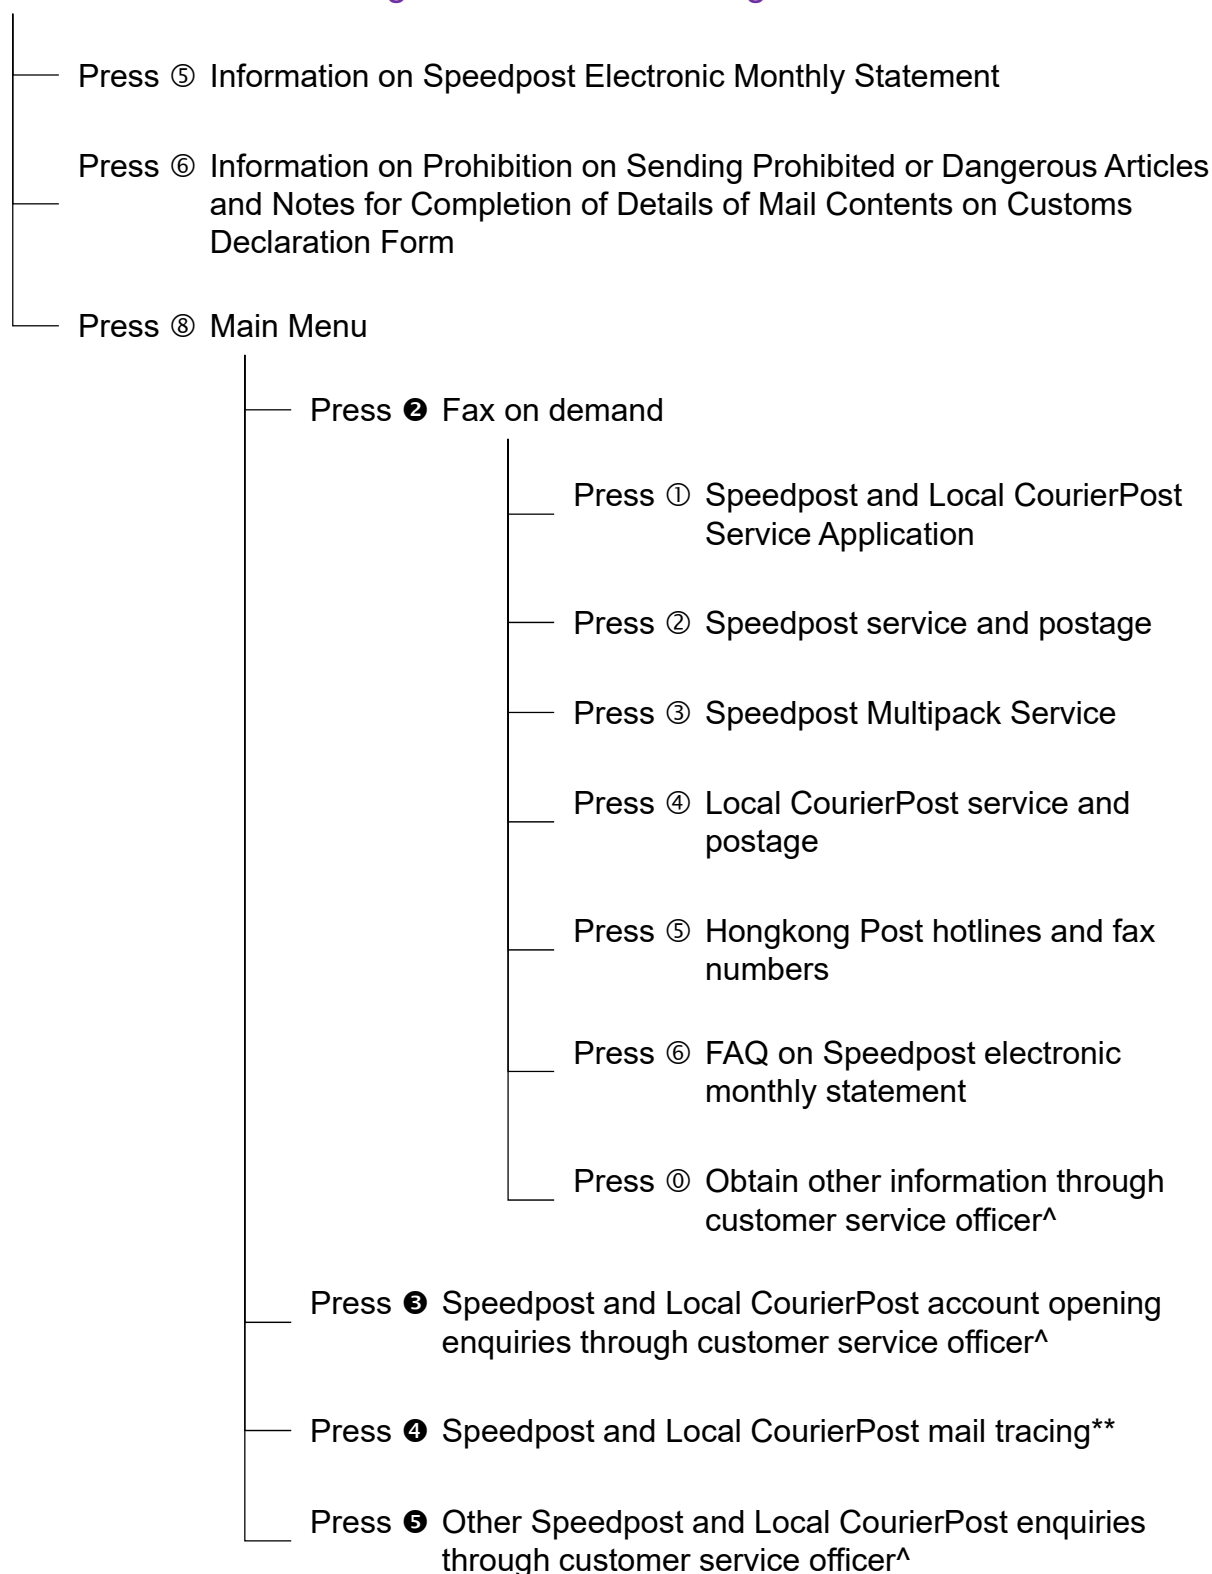

# Hongkong Post Speedpost and Local CourierPost Account Opening Hotline User Guide (2921 2277)

Press ① Cantonese / Press ② English / Press ③ Putonghua

Note:

<sup>^</sup> Service hours are Monday – Friday 9:00 a.m. – 6:00 p.m., and Saturday 9:00 a.m. – 1:00 p.m. Closed on Sundays and public holidays.

<sup>\*\*</sup> The call will be transferred to Hongkong Post Mail Tracing Hotline.